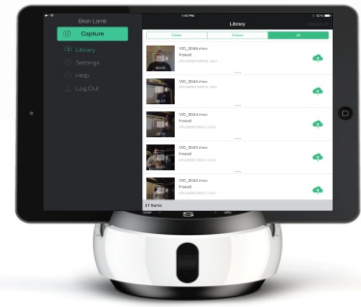

Swivl

	SwivRobot functions	Swivl Capture (iOS)	Swivl Capture (Android)
Swivl Robot functions	Start/stop video recording from marker Easiest way to control capture	Yes	Yes
	Swivlmicrophone sensitivity adjustment Find perfect setting for various environments	Yes	Coming Soon
	Swivlbase and marker firmware updates Easiest to keep Swivl up to date	Yes	Yes
	Automatic 360 degree video capture Perfect for environment capture	Yes	Yes
	Pause tracking from marker button Better presentation control	Yes	Yes
	Base and battery level indications know when charging is needed before you run out	Yes	Yes
	Tracking disable/enable Perfect for whiteboard capture and other special setups	Yes	Yes
	Tilt configuration: auto/manual Setup for personal preference or situation	Yes	Yes
Cloud Features	Wireless upload to SwivlCloud Fastest and most robust wireless upload	Yes	Yes
	Background and automatic uploading Upload even when app is not running – saves time	Yes	Coming Soon
	Present slides and combine with video Only multi video capture tool that automatically creates final content	Yes	Yes
Other Features	More efficient video bitrates and HD/SD recording selection Results in smaller video files for easier transfer	Yes	Yes
	Countdown timer Helps to plan a capture session and keep it on track	Yes	Coming Soon
	Indication of maximum video recording length Help with recording and space planning	Yes	Yes
	Restart video recording every 4GB (Android) Sections combined in SwivlCloud in one video	N/A	Yes