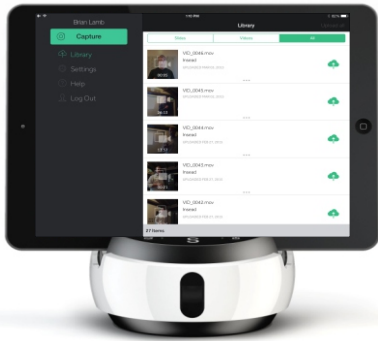

Swivl

	SwivRobot functions	Swivl Capture (iOS)	Swivl Capture (Android)
Swivl Robot functions	Start/stop video recording from marker Easiest way to control capture	Yes	Yes
	Swivlmicrophone sensitivity adjustment Find perfect setting for various environments	Yes	Coming Soon
	Swivlbase and marker firmware updates Easiest to keep Swivl up to date	Yes	Yes
	Automatic 360 degree video capture Perfect for environment capture	Yes	Yes
	Pause tracking from marker button Better presentation control	Yes	Yes
	Base and battery level indications know when charging is needed before you run out	Yes	Yes
	Tracking disable/enable Perfect for whiteboard capture and other special setups	Yes	Yes
	Tilt configuration: auto/manual Setup for personal preference or situation	Yes	Yes
Cloud Features	Wireless upload to SwivlCloud Fastest and most robust wireless upload	Yes	Yes
	Background and automatic uploading Upload even when app is not running – saves time	Yes	Coming Soon
	Present slides and combine with video Only multi video capture tool that automatically creates final content	Yes	Yes
Other Features	More efficient video bitrates and HD/SD recording selection Results in smaller video files for easier transfer	Yes	Yes
	Countdown timer Helps to plan a capture session and keep it on track	Yes	Coming Soon
	Indication of maximum video recording length Help with recording and space planning	Yes	Yes
	Restart video recording every 4GB (Android) Sections combined in SwivlCloud in one video	N/A	Yes