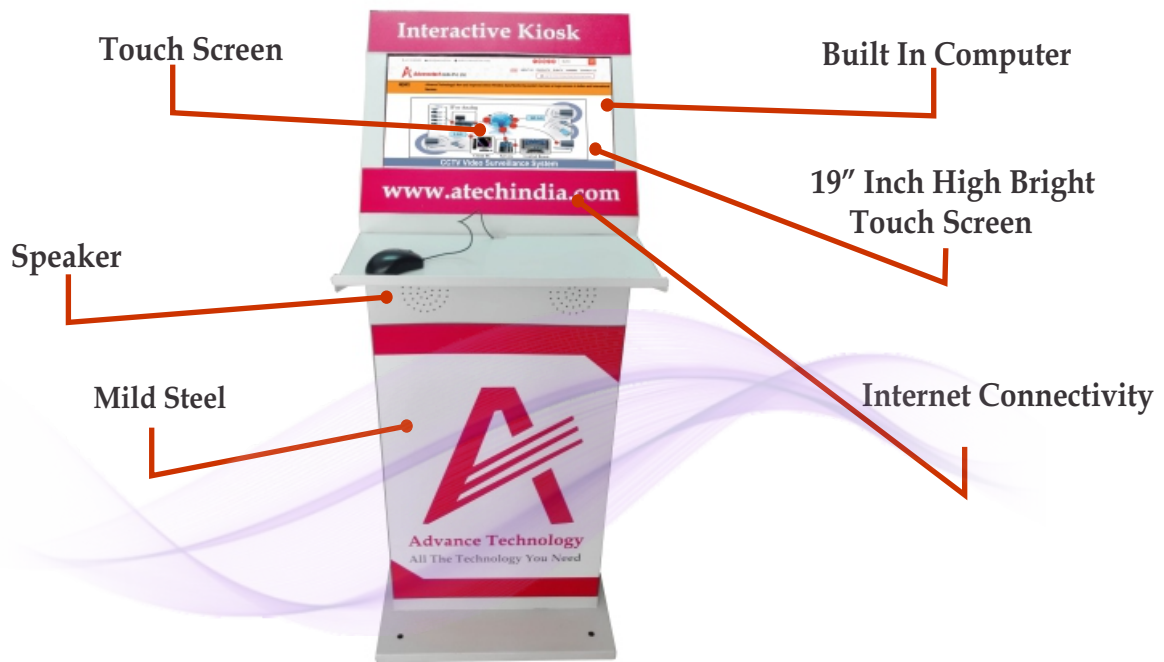

# Interactive Kiosk

## Introduction

- Interactive Kiosk has been designed to offer the best intelligent features, with best information we offer various models, with both touch / non touch and different sizes like 19"/18"/24" & also large size 42" Kiosk. They can be used for variety of function including web browsing, product browsing & many functions and can be integrated with other applications.

## Technical Specification

▪ Type Of Information Kiosk	Processor Based
▪ Type Of Enclosure	Mild Steel
▪ Mounting	Floor mount
▪ Display Size & Display Type	19" inches Color LED touch Screen
▪ Touch Type	Capacitive
▪ Antiglare & Overlay Tempered Vandal Resistant Glass Thickness	3 mm
▪ Screen Resolution	1920 x 1080 pixels
▪ Brightness	250
▪ Processor Make	Intel
▪ Processor Configuration	Dual Core or higher
▪ Processor Speed	1.8 GHz
▪ Operating System (Pre-loaded)	Window 8.1
▪ Memory	4 GB
▪ Storage/HDD	500 GB
▪ Standard Keyboard With USB Interface	Available
▪ Optical Disk Drive	External
▪ USB Port 2.0	4 Nos.
▪ USB Port 3.0 Or Higher	2 Nos
▪ VGA Port / LAN Port / Speakers	Yes
▪ Audio In And Out	Yes
▪ Max. Power Consumption	120 Watt
▪ EMC & Safety ( For CPU And Display)	FCC Class B
▪ Weight	29Kg
▪ BIS Registration For Data Processing Unit	Yes