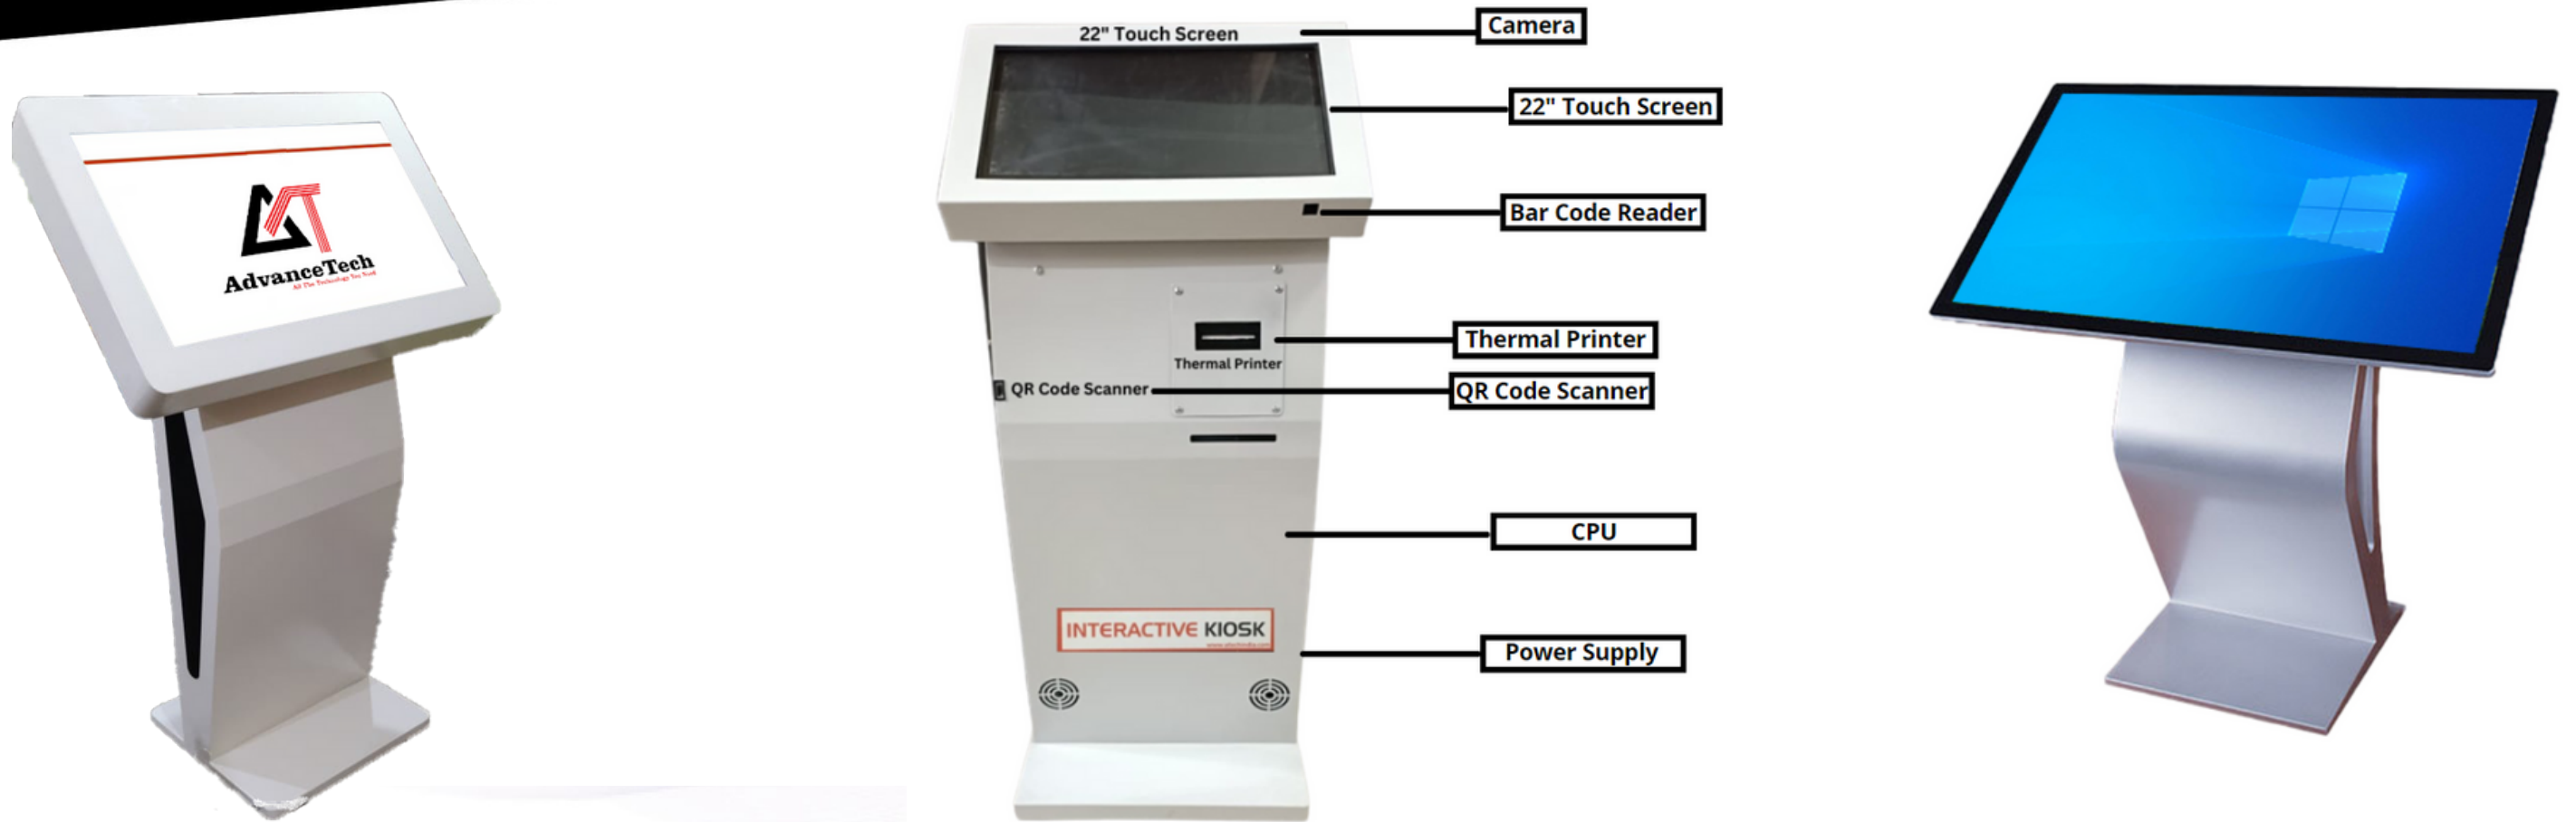

WEBCAM BASED RECOGNITION

Agriculture Kiosk

indiamart
GeM
Government e Marketplace

- Smart software based live updates
- Great product for farmer interaction on large screen
- Facility for training videos
- System is supplied with latest computer
- Touch screen based display
- UPS battery backup
- High quality speakers
- Kiosk can be moved with wheels.

in p y f officialatech atechindia.com

SMART CLASSROOM SOLUTIONS & CONFERENCE SOLUTIONS

INTRODUCTION

- Interactive Kiosk has been designed to offer the best intelligent features, with best information we offer various models, with touch and size 18.5"/22"/24"/42" kiosk. They can be used for variety of function including web browsing, product browsing & many functions and can be integrated with other applications.

TECHNICAL SPECIFICATION

Model	ATMK-0001
DISPLAY	
Type	Colour Led HD wide Screen Backlit LED Anti Glare Display
Size	21.5" IPS Panel Display
Resolution	1920x1080 Full HD
LED Touch Panel	Minimum 500 CD / m2 (NITS) brightness or better
SYSTEM DETAILS	
Operating System	Android Or Windows
Connectivity	WIFI, LAN, Bluetooth v4.2
Camera	Camera front facing 5MP or more
Power Supply	Optimum Wattage SMPS to Support full use of system
Printer	Thermal Printer with 80mm paper with auto cutter
Bar Code reader	One no of Barcode/ QR Code Reader